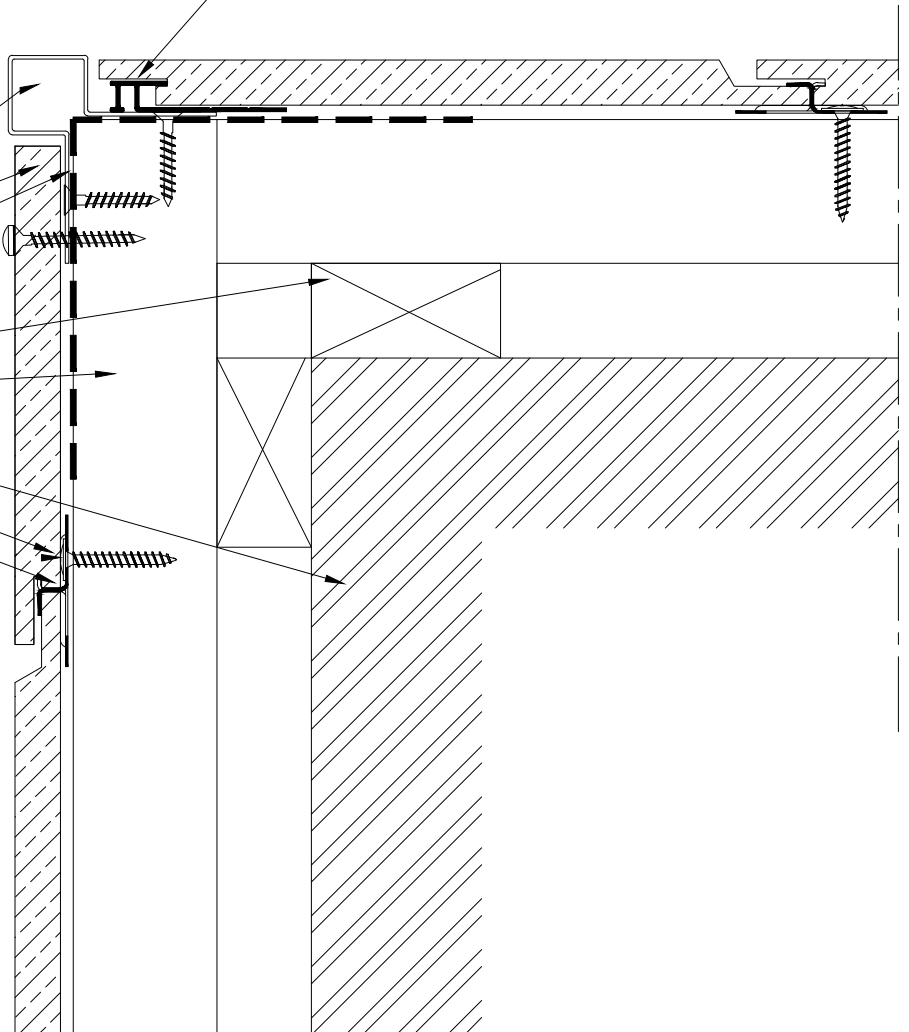

Cedral Click Start Profile

- Cedral Click External corner
- Cedral Click
- DPM
- 38mm Colour matched Screw
- 50 x 25mm timber batten
- 75 x 38mm timber batten
- Main structure
- Cedral Click Screw
- Cedral Click Clip

Plan on Profile 1:2